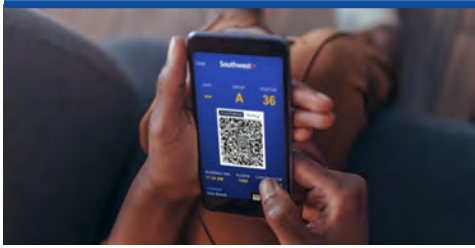

24 hours prior

-  **Check-in** for your flight.
-  **If traveling internationally**, make sure to bring any completed COVID-19 travel forms and other documents required by the country you are visiting.
-  **Download** the Southwest® **app** to help **limit contact**: get a mobile boarding pass, make changes to your flight, and check flight status.
-  **Face coverings required** for everyone ages 2 and up.
-  Plan to **arrive** at the airport **early** as TSA waits are longer.
-  **Agree to our health declaration** when you check in.

At the airport

-  **Face coverings required** for everyone ages 2 and up.
-  You'll see signs and floor markers to help you keep your distance.
-  When you need to show ID, hold it up rather than handing it to the agent.
-  **Plexiglas®** barriers are at the gate areas and ticket counters. *(Completed early May).*
-  We are now **boarding in groups of 10**. Please stay seated until called.
-  **Hand sanitizer** is **available** throughout the airport.